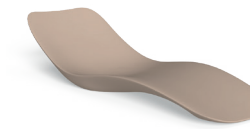

Reef collection

Design Marco Acerbis

Finishing

Polyethylene

white

dove

graphite

Seat fabric cushions

mambo canvas

mambo light blue

white-grey

SUNBED / CODE: REFLET

Width 70 | Depth 193 | Height 43